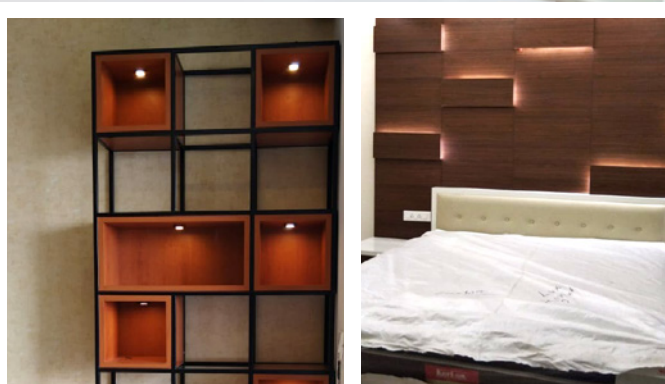

Entrance Foyer & Balcony

The entrance has a backlit anchor aptly depicting what this flat means to the owners.

The balcony has been designed intricately with panelling and profile lighting; it starts from one sidewall and continues all the way up to the balcony's ceiling.

The front of the breakfast counter is an intricate CNC cut-out panel with backlight.

The upholstery for the living room furniture is premium faux leather selected specifically keeping in mind the client's preferences.

Master Bedroom

The theme of contemporary design is continued in the master bedroom.

A 3-D effect has been created in the headboard wall using premium textured laminates.

The book-shelf is again creatively designed using geometric shapes.