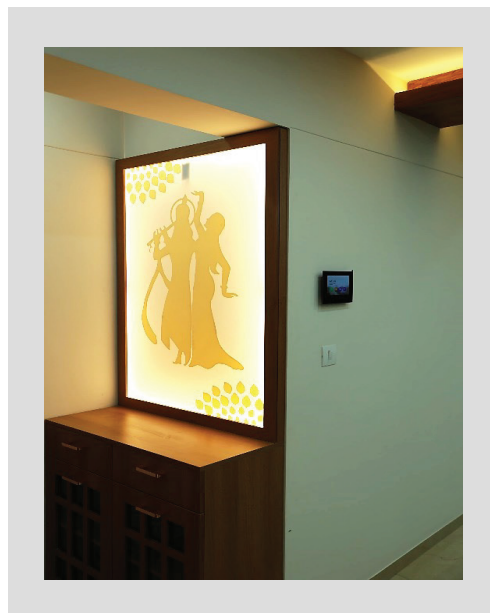

NESTLED IN TRANQUILITY AT ASSET SENATE

Nestled in the serene neighbourhood of Mele Chovva, Kannur, Asset Senate 8F stands as a testament to luxurious living. This luscious apartment, adorned by the talented team at Asset Interiors, is a masterpiece of contemporary design and style. Every aspect of this home unit has been meticulously curated, with handpicked classy designs that breathe life into a modern minimalistic aesthetic. Here, life takes on the melodious notes of a perfect piece of music, where every corner and detail harmonize to create a symphony of comfort, elegance, and sophistication. Join us on a journey through Asset Senate 8F, where the allure of modern minimalism awaits.

Foyer

The exquisite CNC design of Krishna and Radha on the console in the Foyer is a true masterpiece. Crafted with intricate precision, the artistry and attention to detail in this design are not only visually captivating but also deeply symbolic, adding a touch of spirituality and elegance to the space.

Living Room

The living area boasts a stunning blend of functionality and aesthetics. A spacious teak wood TV unit with integrated bookshelves and a dedicated pooja unit stands as a testament to fine craftsmanship. Its polished finish adds a touch of sophistication to the room. Accompanied by a comfortable beige sofa and a center table, this space invites both relaxation and conversation. The false ceiling, adorned with lighting, completes the ambiance, casting a warm and inviting glow that accentuates the room's elegance.

Dining Area

In the dining area, the teak wood dining table takes center stage, exuding timeless beauty and durability. It perfectly complements the ambiance with its matching wooden shade false ceiling, adorned with lighting. Together, they create a harmonious setting that not only enhances the dining experience but also adds a touch of sophistication to the space, making it an inviting and stylish place for gatherings and meals.