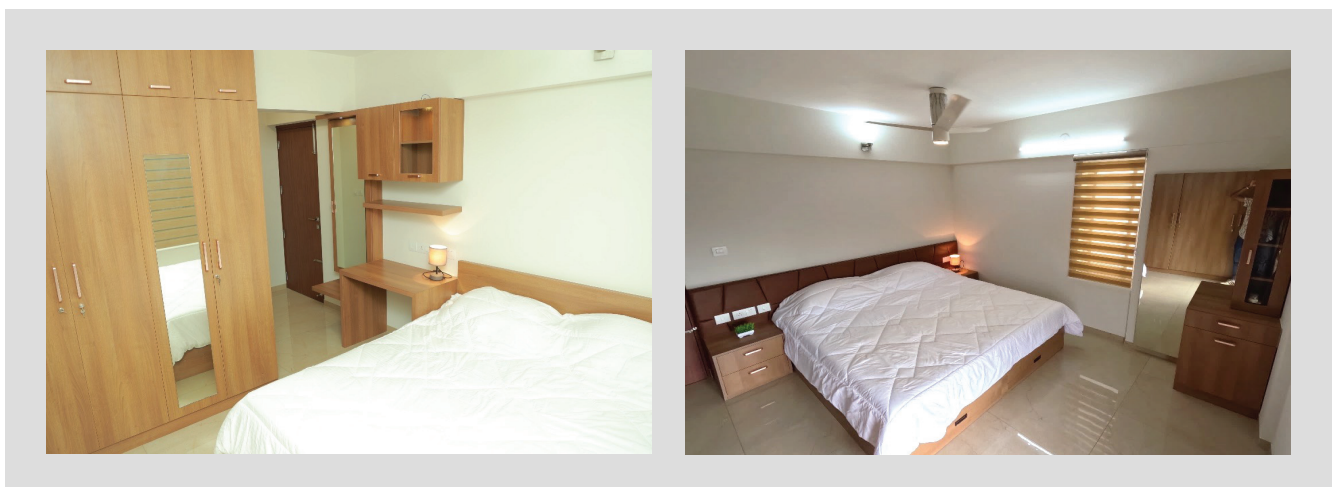

Bedroom

In the bedroom, a touch of wooden shade has been thoughtfully incorporated to infuse a cozy and inviting ambiance. Cots with bottom storage and side table are provided. Wall lamps and other accent pieces adorn the beauty of the bedroom. Zebra blinds add a layer of privacy and style, while light fixtures enhance the room's aesthetics and creates a soothing atmosphere for rest and relaxation.